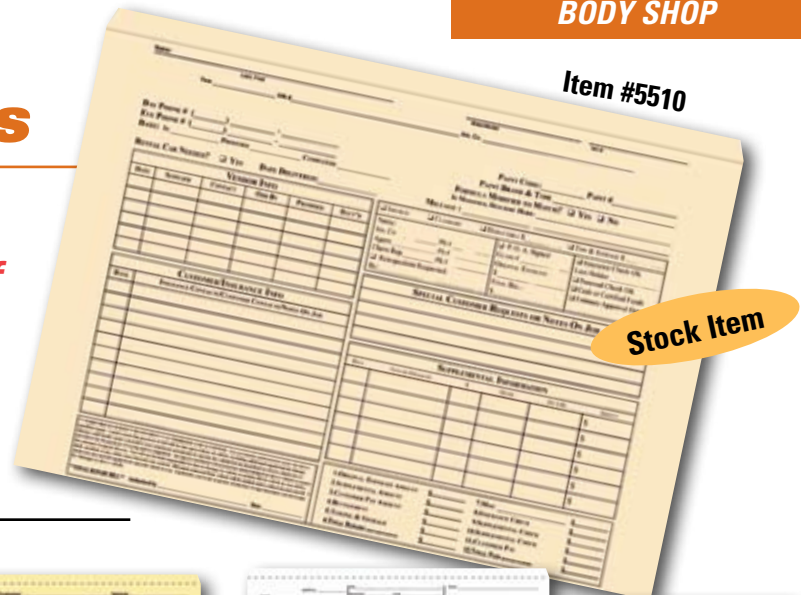

Heavy Duty Jackets

Preprinted Jackets

- 100# Stock
- 9" x 12" with 3/8" Extension
- Buff Stock Only
- Prints in Black Ink on both sides
- Standard package is 500 per box

Available in Quantities of 100 & Up!!

Custom Jackets

- 100# Stock
- 9" x 12" with 3/8" Extension
- Buff, White, Blue, Green & Pink stock available
- Prints in Black, Blue or Red Ink
- Print on one side standard, second side at additional charge.
- Packaged 500 per box

Item #	Size	Quantity Price Breaks
Large Clear Tire Cover		
116-L	45" x 40"	1, 2, 4, 6, 10 boxes

Repair Estimate

Form #45

- 8-12" x 11"
- 20# White Paper
- Prints in Blue Ink
- Form may be customized or imprinted in blue ink on quantities of 300 and up
- Packaged 50 per pad, 100 per pack

Form can be changed or customized in anyway. A large area for dealer name and address is available.

Form#	Item #	Quantity Price Breaks
45	9100	100, 200, 500, 1000, 2000
45 Custom	9100-C	300, 500, 1000, 2000, 5000