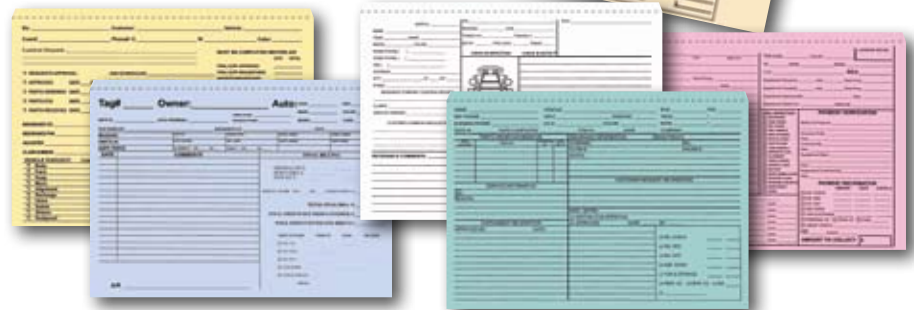

Heavy Duty Jackets

Preprinted Jackets

- 100# Stock
- 9" x 12" with 3/8" Extension
- Buff Stock Only
- Prints in Black Ink on both sides
- Standard package is 500 per box

Available in Quantities of 100 & Up!!

Custom Jackets

- 100# Stock
- 9" x 12" with 3/8" Extension
- Buff, White, Blue, Green & Pink stock available
- Prints in Black, Blue or Red Ink
- Print on one side standard, second side at additional charge.
- Packaged 500 per box